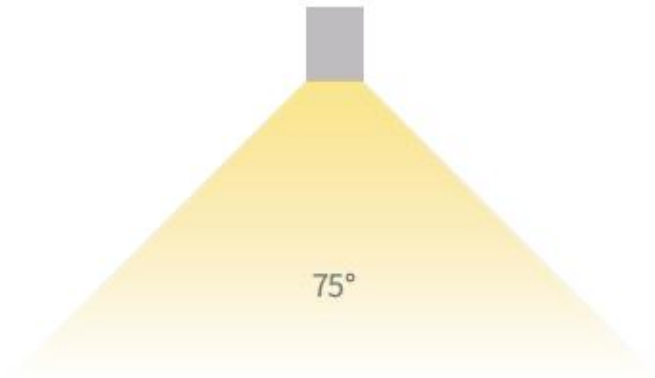

Prillum

“Elegant. Minimal. Distinctive.
Discover Our Premium Ring Pendant Light”

Modern Circular LED Pendant for Elegant Spaces

Our Ring Pendant Light is designed for modern interiors, offering a sleek circular design that blends aesthetics with functionality. With multiple sizes ranging from $\Phi 450\text{mm}$ to $\Phi 1500\text{mm}$, this pendant light is ideal for residential, commercial, and architectural lighting projects.

Perfect for hotels, offices, retail spaces, and homes the ring pendant light delivers both style and performance.

Model	Dimension	Wattage	Voltage	UGR	Lumens
RP1-045	450x60x80mm	30W	220-240V	<19	2400lm
RP1-600	600x60x80mm	42W	220-240V	<19	3360lm
RP1-800	800x60x80mm	60W	220-240V	<19	4800lm
RP1-1000	1000x60x80mm	72W	220-240V	<19	5760lm
RP1-1200	1200x60x80mm	88W	220-240V	<19	7040lm
RP1-1500	1500x60x80mm	110W	220-240V	<19	8800lm