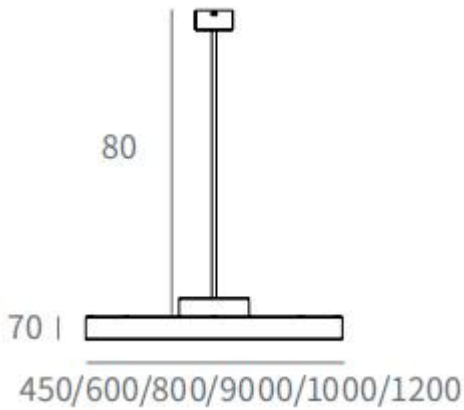

Prillum

“Elegant. Minimal. Distinctive.
Discover Our Premium Ring Pendant Light”

Modern Circular LED Pendant for Elegant Spaces

Our Ring Pendant Light is designed for modern interiors, offering a sleek circular design that blends aesthetics with functionality. With multiple sizes ranging from $\Phi 450\text{mm}$ to $\Phi 1500\text{mm}$, this pendant light is ideal for residential, commercial, and architectural lighting projects.

Perfect for hotels, offices, retail spaces, and homes the ring pendant light delivers both style and performance.

Model	Dimension	Wattage	Voltage	UGR	Lumens
RP1-045	450x60x80mm	30W	220-240V	<19	2400lm
RP1-600	600x60x80mm	42W	220-240V	<19	3360lm
RP1-800	800x60x80mm	60W	220-240V	<19	4800lm
RP1-1000	1000x60x80mm	72W	220-240V	<19	5760lm
RP1-1200	1200x60x80mm	88W	220-240V	<19	7040lm
RP1-1500	1500x60x80mm	110W	220-240V	<19	8800lm