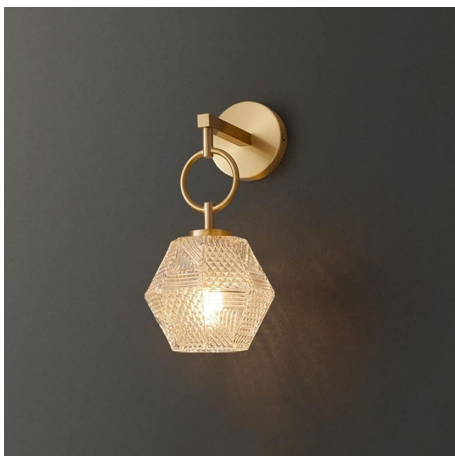

PRILLUMEN

DECORATIVE
WALL SCONCE
COLLECTION 2025

BEDROOM | LIVING ROOM | HALLWAY
HOSPITALITY | DECORATIVE WALL LIGHTS

info@prillum.com

Model	DS-001
Dimension	L140*230*H270mm
Power	E27 bulb
Voltage	220-240V
Material	Iron+Glass
Color	Copper

Model	DS-002
Dimension	L120*220*H270-670mm
Power	E27 bulb
Voltage	220-240V
Material	Iron+Glass
Color	Copper

Model	DS-003
Dimension	L120*220*H250mm
Power	E27 bulb
Voltage	220-240V
Material	Iron+Glass
Color	Copper

Model	DS-004
Dimension	L150*230*H380mm
Power	E27 bulb
Voltage	220-240V
Material	Iron+Glass
Color	Copper

Model	DS-005
Dimension	L150*230*H260-660mm
Power	E27 bulb
Voltage	220-240V
Material	Iron+Glass
Color	Copper

Model	DS-006
Dimension	L150*220*H320mm
Power	E27 bulb
Voltage	220-240V
Material	Iron+Glass
Color	Copper

Model	DS-007
Dimension	L150*180*H210mm
Power	E27 bulb
Voltage	220-240V
Material	Iron+Glass
Color	Copper+Black