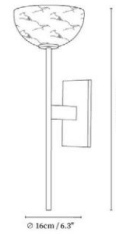

Model	QS-017
Material	Metal+Alabaster
Light Source	Integrated LED
Voltage	AC110-240V
Metal Finish	Black or Golden