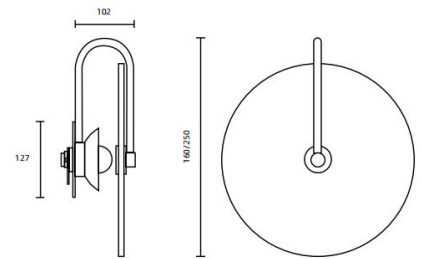

Model	QS-008
Material	Metal+Alabaster
Light Source	Integrated LED
Voltage	AC110-240V
Metal Finish	Black or Golden