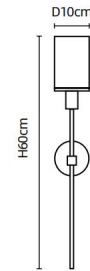

Model	QS-014
Material	Metal+Alabaster
Light Source	LED E14
Voltage	AC110-240V
Metal Finish	Black or Golden