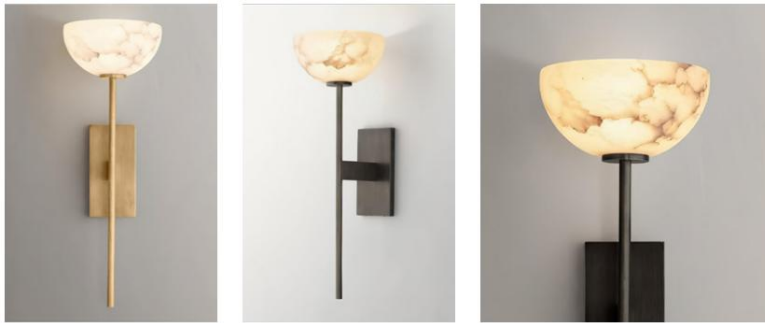

Model	QS-017
Material	Metal+Alabaster
Light Source	Integrated LED
Voltage	AC110-240V
Metal Finish	Black or Golden