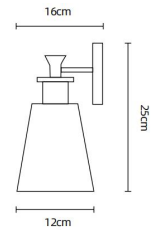

Model	QS-013
Material	Brass+Alabaster
Light Source	LED E27
Voltage	AC110-240V
Metal Finish	Black or Golden