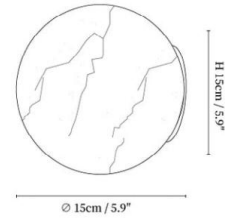

<b>Model</b>	<b>QS-001</b>
<b>Material</b>	Metal+Alabaster
<b>Light Source</b>	Integrated LED
<b>Voltage</b>	AC110-240V
<b>Metal Finish</b>	Golden

<b>Model</b>	<b>QS-002</b>
<b>Material</b>	Metal+Alabaster
<b>Light Source</b>	Integrated LED
<b>Voltage</b>	AC110-240V
<b>Metal Finish</b>	Standard