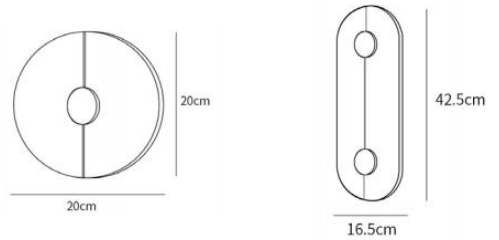

Model	QS-007
Material	Metal+Alabaster
Light Source	Integrated LED
Voltage	AC110-240V
Metal Finish	Black or Golden