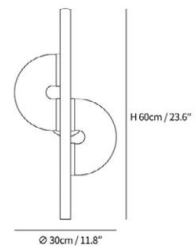

Model	QS-009
Material	Metal+Alabaster
Light Source	Integrated LED
Voltage	AC110-240V
Metal Finish	Black or Silver