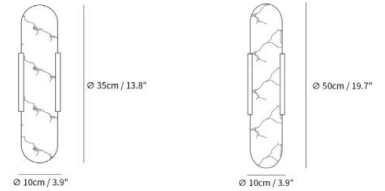

Model	QS-004
Material	Metal+Alabaster
Light Source	G4X2
Voltage	AC110-240V
Metal Finish	Black or Golden