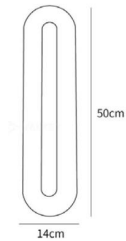

Model	QS-005
Material	Metal+Alabaster
Light Source	G9
Voltage	AC110-240V
Metal Finish	Golden