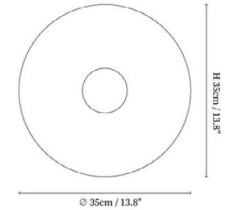

<b>Model</b>	<b>QS-001</b>
<b>Material</b>	Metal+Alabaster
<b>Light Source</b>	Integrated LED
<b>Voltage</b>	AC110-240V
<b>Metal Finish</b>	Golden

<b>Model</b>	<b>QS-002</b>
<b>Material</b>	Metal+Alabaster
<b>Light Source</b>	Integrated LED
<b>Voltage</b>	AC110-240V
<b>Metal Finish</b>	Standard