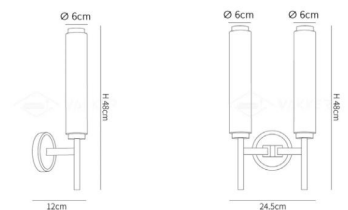

Model	QS-015
Material	Metal+Alabaster
Light Source	LED E14
Voltage	AC110-240V
Metal Finish	Golden