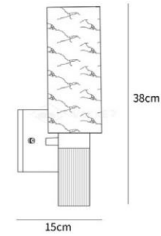

Model	QS-010
Material	Brass+Metal+Alabaster
Light Source	LED E27
Voltage	AC110-240V
Metal Finish	Black or Golden