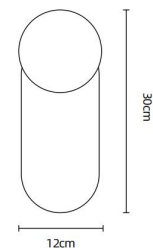

Model	QS-003
Material	Metal+Alabaster
Light Source	G9X1
Voltage	AC110-240V
Metal Finish	Golden