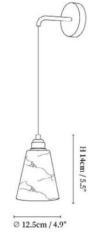

Model	QS-016
Material	Brass+Alabaster
Light Source	LED E27/E26
Voltage	AC110-240V
Metal Finish	Black or Golden