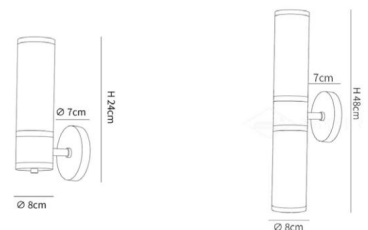

Model	QS-012
Material	Metal+Alabaster
Light Source	Integrated LED
Voltage	AC110-240V
Metal Finish	Golden