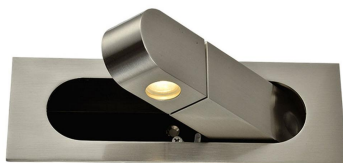

Model	MS-L002-YYY
Length	60, 80, 100, 120, 150cm
Power	11, 15, 17, 20, 25W
Voltage	110-220V
Material	Aluminum+Silicone Strip
Color	Black, Cooper

Model	MS-L003-YYY
Length	50, 100, 120, 150cm
Power	10, 20, 24, 30W
Voltage	110-220V
Material	Aluminum+Acrylic
Color	Black, White, Cooper

Wall Reading Light

Model	MR-KR01-X(1-4)
Dimension	L200*W86mm
Power	3W
Voltage	110-220V
Function	Fold 90° /Rotation 350°
Material	Metal with Aluminum
Color	White, Black, Sand Nickel, Copper
Switch Types	1: Pull out+USB, 2: Magnetron+USB+Type C 3: Magnetron+USB, 4: Pull-out

Model	MR-KR02-1
Dimension	L190*W75mm
Power	3+6W
Voltage	110-220V
Function	Fold 90° /Rotation 350°
Material	Metal with Aluminum
Color	White, Black
Switch Types	Push Button

Model	MR-KR03
Dimension	L200*W86mm
Power	3W
Voltage	110-220V
Function	Fold 90° /Rotation 350°
Material	Metal with Aluminum
Color	Opaque WH, Matte BK Sand Nickel Cooper Iron