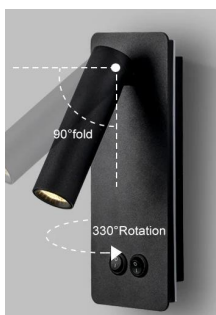

Model	MS-L002-YYY
Length	60, 80, 100, 120, 150cm
Power	11, 15, 17, 20, 25W
Voltage	110-220V
Material	Aluminum+Silicone Strip
Color	Black, Cooper

Model	MS-L003-YYY
Length	50, 100, 120, 150cm
Power	10, 20, 24, 30W
Voltage	110-220V
Material	Aluminum+Acrylic
Color	Black, White, Cooper

Wall Reading Light

Model	MR-KR01-X(1-4)
Dimension	L200*W86mm
Power	3W
Voltage	110-220V
Function	Fold 90° /Rotation 350°
Material	Metal with Aluminum
Color	White, Black, Sand Nickel, Copper
Switch Types	1: Pull out+USB, 2: Magnetron+USB+Type C 3: Magnetron+USB, 4: Pull-out

Model	MR-KR02-1
Dimension	L190*W75mm
Power	3+6W
Voltage	110-220V
Function	Fold 90° /Rotation 350°
Material	Metal with Aluminum
Color	White, Black
Switch Types	Push Button

Model	MR-KR03
Dimension	L200*W86mm
Power	3W
Voltage	110-220V
Function	Fold 90° /Rotation 350°
Material	Metal with Aluminum
Color	Opaque WH, Matte BK Sand Nickel Cooper Iron

Wall Reading Light

Model	MR-KR05
Dimension	L150*W40mm
Power	5W
Voltage	110-220V
Function	Fold 90° /Rotation 350°
Material	Metal with Aluminum
Color	Matte Black, White, Cooper Iron
Switch Types	Push Button