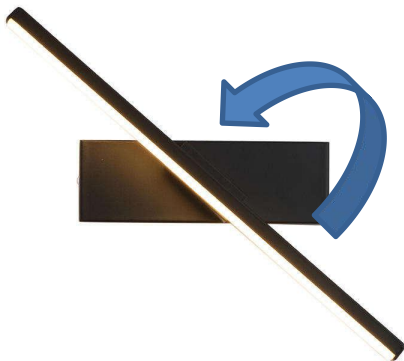

Model	MR-KR13
Dimension	L300/L400*W50xH80mm
Power	6W/8W
Voltage	110-220V
Function	Rotation 330°
Material	Metal with Aluminum
Color	Matte White, Matte Black