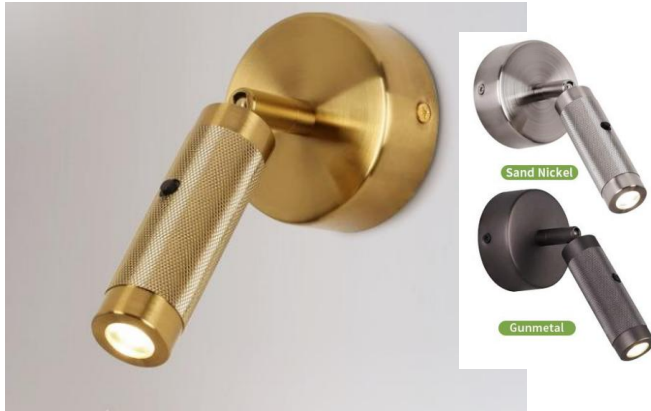

Model	MR-KR36
Dimension	Base: ϕ80mm Light: ϕ135xW130mm
Power	E27 Bulb
Voltage	110-220V
Function	Fold 90° /Rotation 360°
Material	Metal with Aluminum
Color	Sandy Black, Cooper Iron, Black+Golden

Many products are not updated here,
contact us if you have specific requirements