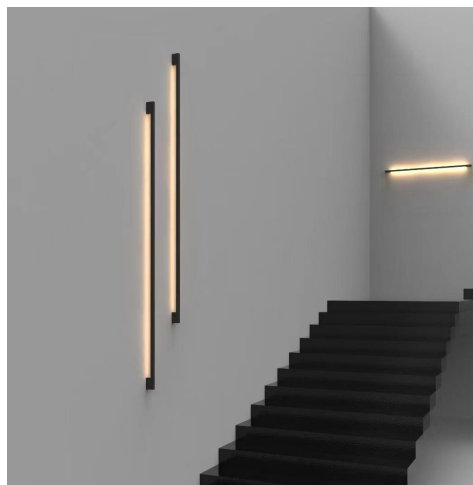

Model	MS-L003-YYY
Length	50, 100, 120, 150cm
Power	10, 20, 24, 30W
Voltage	110-220V
Material	Aluminum+Acrylic
Color	Black, White, Cooper