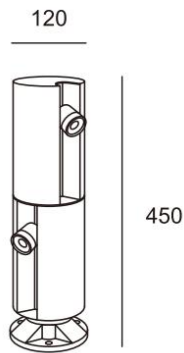

Floor lamp Pathway Light
Ordering Code: PK5005
Body: Aluminum
Diffuser: PC
Dimension: 600mm H/265mm W
Voltage: 100-240V
Power: 7W
IP 54 Rated

Floor lamp Pathway Light
Ordering Code: PK5006
Body: Aluminum
Diffuser: PC
Dimension: 600mm H/230mm W
Voltage: 100-240V
Power: 7W
IP 54 Rated

Dual bulb Pathway Light
Ordering Code: PK5015
Body: Aluminum
Diffuser: PC
Dimension: 800mm H/259mm W
Voltage: 100-240V
Power: 6Wx2
IP 54 Rated

Bollard Path Lights
Ordering Code: PK5014
Body: Aluminum
Diffuser: PC
Dimension: 800mm H/100mm W
Voltage: 100-240V
Power: 15W
IP 54 Rated

Floor lamp Pathway Light
Ordering Code: PK5005
Body: Aluminum
Diffuser: PC
Dimension: 800mm H/100mm W
Voltage: 100-240V
Power: 7W
IP 54 Rated

1 Bulb Bollard Path Lights
Ordering Code: PK5017
Body: Aluminum
Diffuser: PC
Dimension: 250mm H/120mm W
Voltage: 100-240V
Power: 6Wx1
IP 54 Rated

2 Bulb Bollard Path Lights
Ordering Code: PK5018
Body: Aluminum
Diffuser: PC
Dimension: 450mm H/120mm W
Voltage: 100-240V
Power: 6Wx2
IP 54 Rated

3 Bulbs Bollard Path Lights
Ordering Code: PK5019
Body: Aluminum
Diffuser: PC
Dimension: 650mm H/120mm W
Voltage: 100-240V
Power: 6Wx3
IP 54 Rated