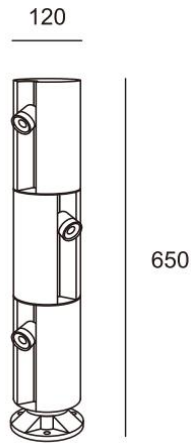

Floor lamp Pathway Light
Ordering Code: PK5005
Body: Aluminum
Diffuser: PC
Dimension: 600mm H/265mm W
Voltage: 100-240V
Power: 7W
IP 54 Rated

Floor lamp Pathway Light
Ordering Code: PK5006
Body: Aluminum
Diffuser: PC
Dimension: 600mm H/230mm W
Voltage: 100-240V
Power: 7W
IP 54 Rated

Dual bulb Pathway Light
Ordering Code: PK5015
Body: Aluminum
Diffuser: PC
Dimension: 800mm H/259mm W
Voltage: 100-240V
Power: 6Wx2
IP 54 Rated

Bollard Path Lights
Ordering Code: PK5014
Body: Aluminum
Diffuser: PC
Dimension: 800mm H/100mm W
Voltage: 100-240V
Power: 15W
IP 54 Rated

Floor lamp Pathway Light
Ordering Code: PK5005
Body: Aluminum
Diffuser: PC
Dimension: 800mm H/100mm W
Voltage: 100-240V
Power: 7W
IP 54 Rated

1 Bulb Bollard Path Lights
Ordering Code: PK5017
Body: Aluminum
Diffuser: PC
Dimension: 250mm H/120mm W
Voltage: 100-240V
Power: 6Wx1
IP 54 Rated

2 Bulb Bollard Path Lights
Ordering Code: PK5018
Body: Aluminum
Diffuser: PC
Dimension: 450mm H/120mm W
Voltage: 100-240V
Power: 6Wx2
IP 54 Rated

3 Bulbs Bollard Path Lights
Ordering Code: PK5019
Body: Aluminum
Diffuser: PC
Dimension: 650mm H/120mm W
Voltage: 100-240V
Power: 6Wx3
IP 54 Rated