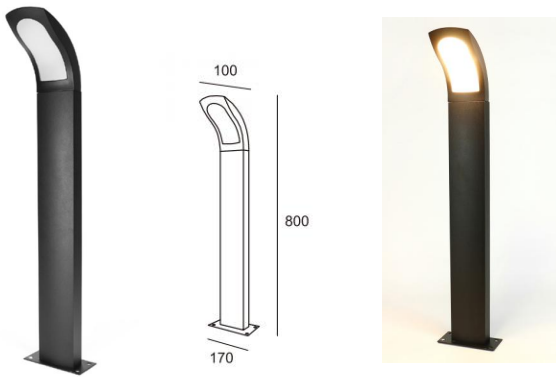

Umbrella Style Pathway Light
Ordering Code: PK5003
Body: Aluminum
Diffuser: PC
Dimension: 650mm H/190mm W
Voltage: 100-240V
Power: 3W
IP 54 Rated

Umbrella Style Pathway Light
Ordering Code: PK5004
Body: Aluminum
Diffuser: PC
Dimension: 650mm H/190mm W
Voltage: 100-240V
Power: 3W
IP 54 Rated

Floor lamp Pathway Light
Ordering Code: PK5005
Body: Aluminum
Diffuser: PC
Dimension: 600mm H/265mm W
Voltage: 100-240V
Power: 7W
IP 54 Rated

Floor lamp Pathway Light
Ordering Code: PK5006
Body: Aluminum
Diffuser: PC
Dimension: 600mm H/230mm W
Voltage: 100-240V
Power: 7W
IP 54 Rated

Dual bulb Pathway Light
Ordering Code: PK5015
Body: Aluminum
Diffuser: PC
Dimension: 800mm H/259mm W
Voltage: 100-240V
Power: 6Wx2
IP 54 Rated

Bollard Path Lights
Ordering Code: PK5014
Body: Aluminum
Diffuser: PC
Dimension: 800mm H/100mm W
Voltage: 100-240V
Power: 15W
IP 54 Rated

Floor lamp Pathway Light
Ordering Code: PK5005
Body: Aluminum
Diffuser: PC
Dimension: 800mm H/100mm W
Voltage: 100-240V
Power: 7W
IP 54 Rated

1 Bulb Bollard Path Lights
Ordering Code: PK5017
Body: Aluminum
Diffuser: PC
Dimension: 250mm H/120mm W
Voltage: 100-240V
Power: 6Wx1
IP 54 Rated