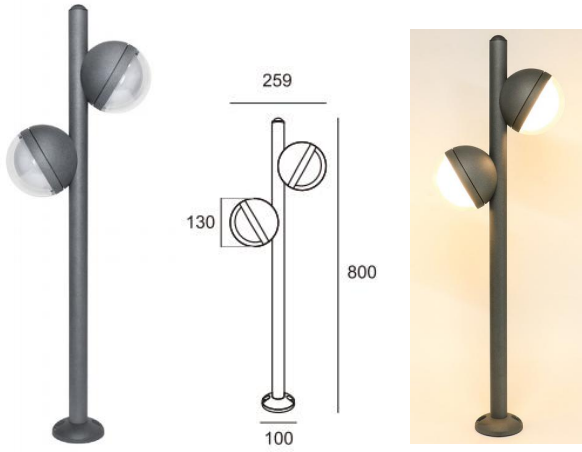

Umbrella Style Pathway Light
Ordering Code: PK5003
Body: Aluminum
Diffuser: PC
Dimension: 650mm H/190mm W
Voltage: 100-240V
Power: 3W
IP 54 Rated

Umbrella Style Pathway Light
Ordering Code: PK5004
Body: Aluminum
Diffuser: PC
Dimension: 650mm H/190mm W
Voltage: 100-240V
Power: 3W
IP 54 Rated

Floor lamp Pathway Light
Ordering Code: PK5005
Body: Aluminum
Diffuser: PC
Dimension: 600mm H/265mm W
Voltage: 100-240V
Power: 7W
IP 54 Rated

Floor lamp Pathway Light
Ordering Code: PK5006
Body: Aluminum
Diffuser: PC
Dimension: 600mm H/230mm W
Voltage: 100-240V
Power: 7W
IP 54 Rated

Dual bulb Pathway Light
Ordering Code: PK5015
Body: Aluminum
Diffuser: PC
Dimension: 800mm H/259mm W
Voltage: 100-240V
Power: 6Wx2
IP 54 Rated

Bollard Path Lights
Ordering Code: PK5014
Body: Aluminum
Diffuser: PC
Dimension: 800mm H/100mm W
Voltage: 100-240V
Power: 15W
IP 54 Rated

2 Bulb Bollard Path Lights
Ordering Code: PK5018
Body: Aluminum
Diffuser: PC
Dimension: 450mm H/120mm W
Voltage: 100-240V
Power: 6Wx2
IP 54 Rated

3 Bulbs Bollard Path Lights
Ordering Code: PK5019
Body: Aluminum
Diffuser: PC
Dimension: 650mm H/120mm W
Voltage: 100-240V
Power: 6Wx3
IP 54 Rated