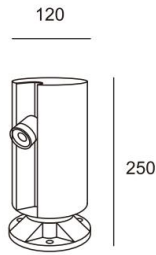

Umbrella Style Pathway Light
Ordering Code: PK5003
Body: Aluminum
Diffuser: PC
Dimension: 650mm H/190mm W
Voltage: 100-240V
Power: 3W
IP 54 Rated

Umbrella Style Pathway Light
Ordering Code: PK5004
Body: Aluminum
Diffuser: PC
Dimension: 650mm H/190mm W
Voltage: 100-240V
Power: 3W
IP 54 Rated

Floor lamp Pathway Light
Ordering Code: PK5005
Body: Aluminum
Diffuser: PC
Dimension: 600mm H/265mm W
Voltage: 100-240V
Power: 7W
IP 54 Rated

Floor lamp Pathway Light
Ordering Code: PK5006
Body: Aluminum
Diffuser: PC
Dimension: 600mm H/230mm W
Voltage: 100-240V
Power: 7W
IP 54 Rated

Dual bulb Pathway Light
Ordering Code: PK5015
Body: Aluminum
Diffuser: PC
Dimension: 800mm H/259mm W
Voltage: 100-240V
Power: 6Wx2
IP 54 Rated

Bollard Path Lights
Ordering Code: PK5014
Body: Aluminum
Diffuser: PC
Dimension: 800mm H/100mm W
Voltage: 100-240V
Power: 15W
IP 54 Rated

Floor lamp Pathway Light
Ordering Code: PK5005
Body: Aluminum
Diffuser: PC
Dimension: 800mm H/100mm W
Voltage: 100-240V
Power: 7W
IP 54 Rated

1 Bulb Bollard Path Lights
Ordering Code: PK5017
Body: Aluminum
Diffuser: PC
Dimension: 250mm H/120mm W
Voltage: 100-240V
Power: 6Wx1
IP 54 Rated